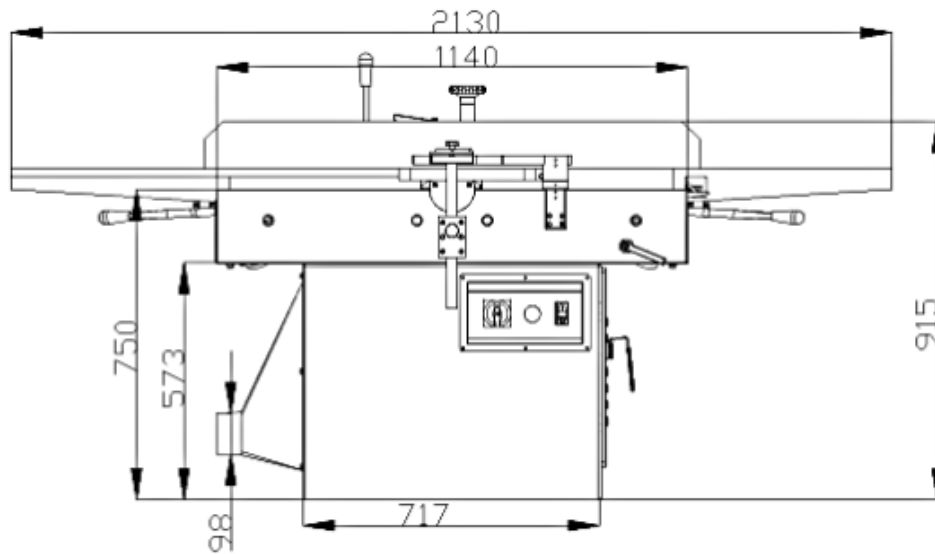

IRONWOOD

IRONWOOD JT300 Jointer

Units in mm

Gross Weight: 970 lbs.

Packed Dimensions: 1 pc, 90" x 28" x 37"

STILES | HC
A HOMAG COMPANY