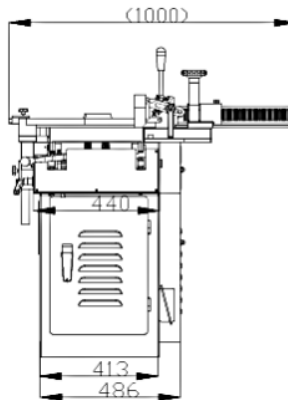

IRONWOOD

IRONWOOD JT300 Jointer

Units in mm

Gross Weight: 970 lbs.

Packed Dimensions: 1 pc, 90" x 28" x 37"

STILES | HC
A HOMAG COMPANY