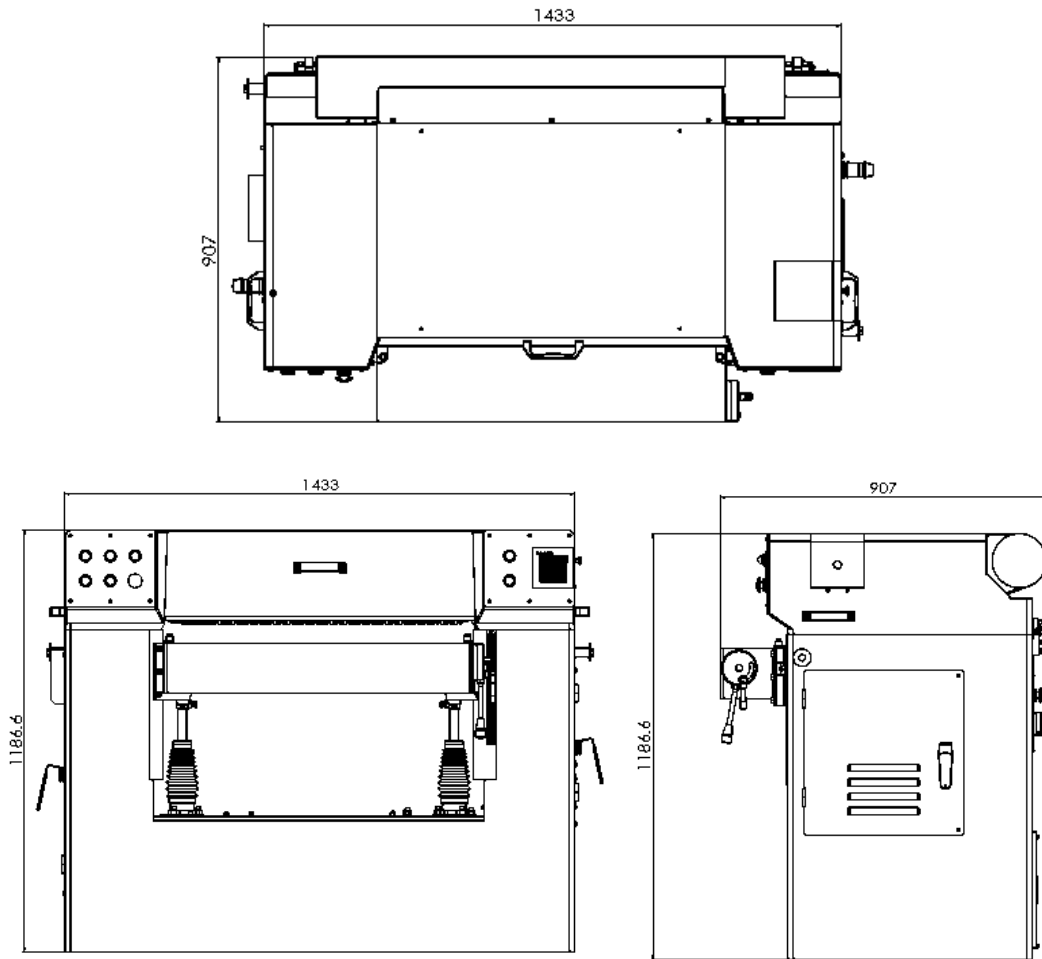

IRONWOOD

IRONWOOD P800 Planer

Units in mm

Gross Weight: 2,100 lbs.

Packed Dimensions: 1 pc, 40" x 52" x 52"

STILES | HC
A HOMAG COMPANY