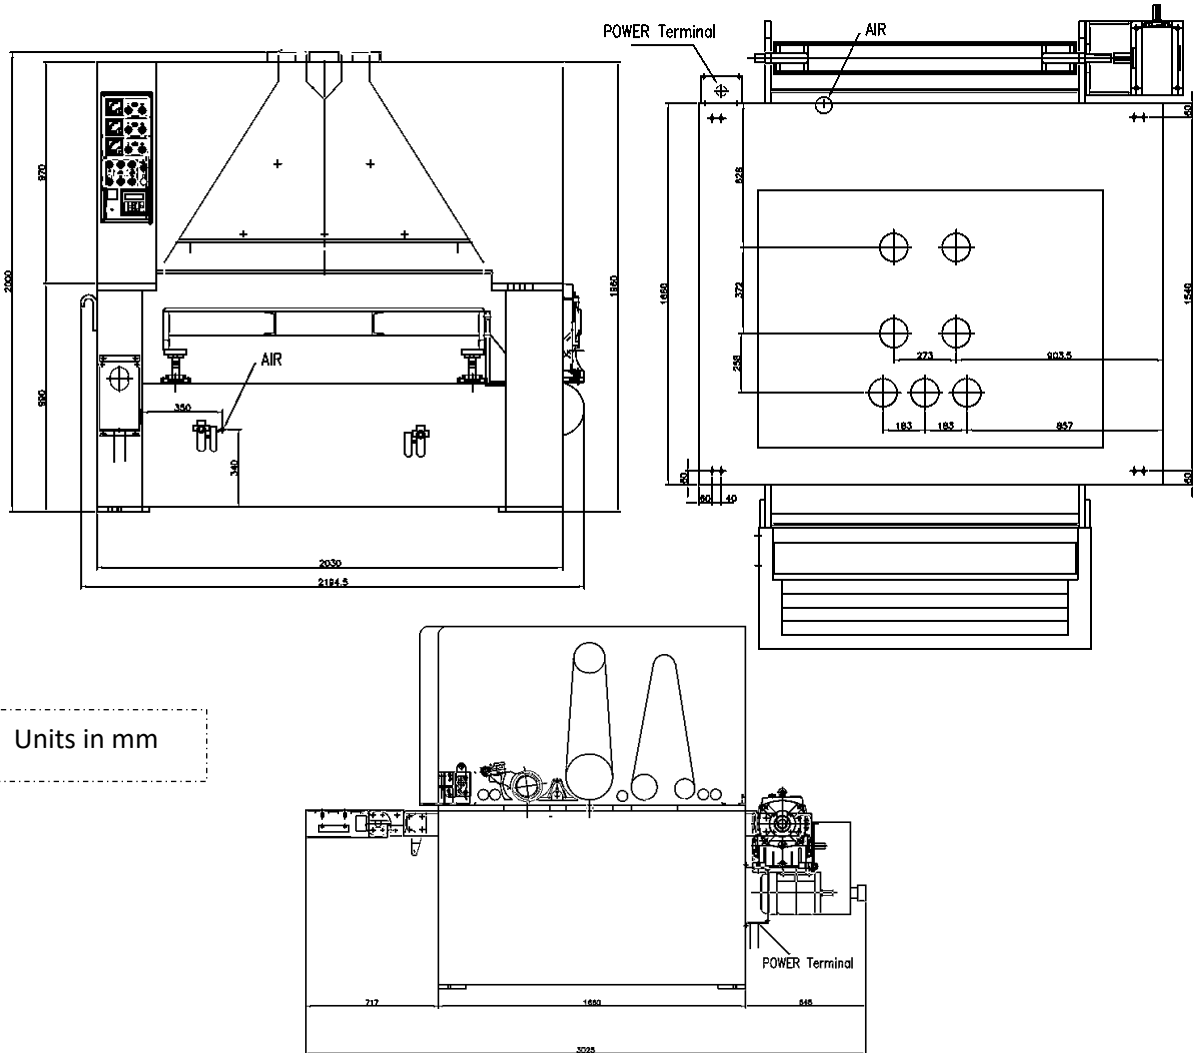

IRONWOOD

IRONWOOD S135MRK Sander

Gross Weight: 10,340 lbs.

Packed Dimensions: 1 pc, 9.6' x 7.6' x 7.3'

STILES | HC
A HOMAG COMPANY