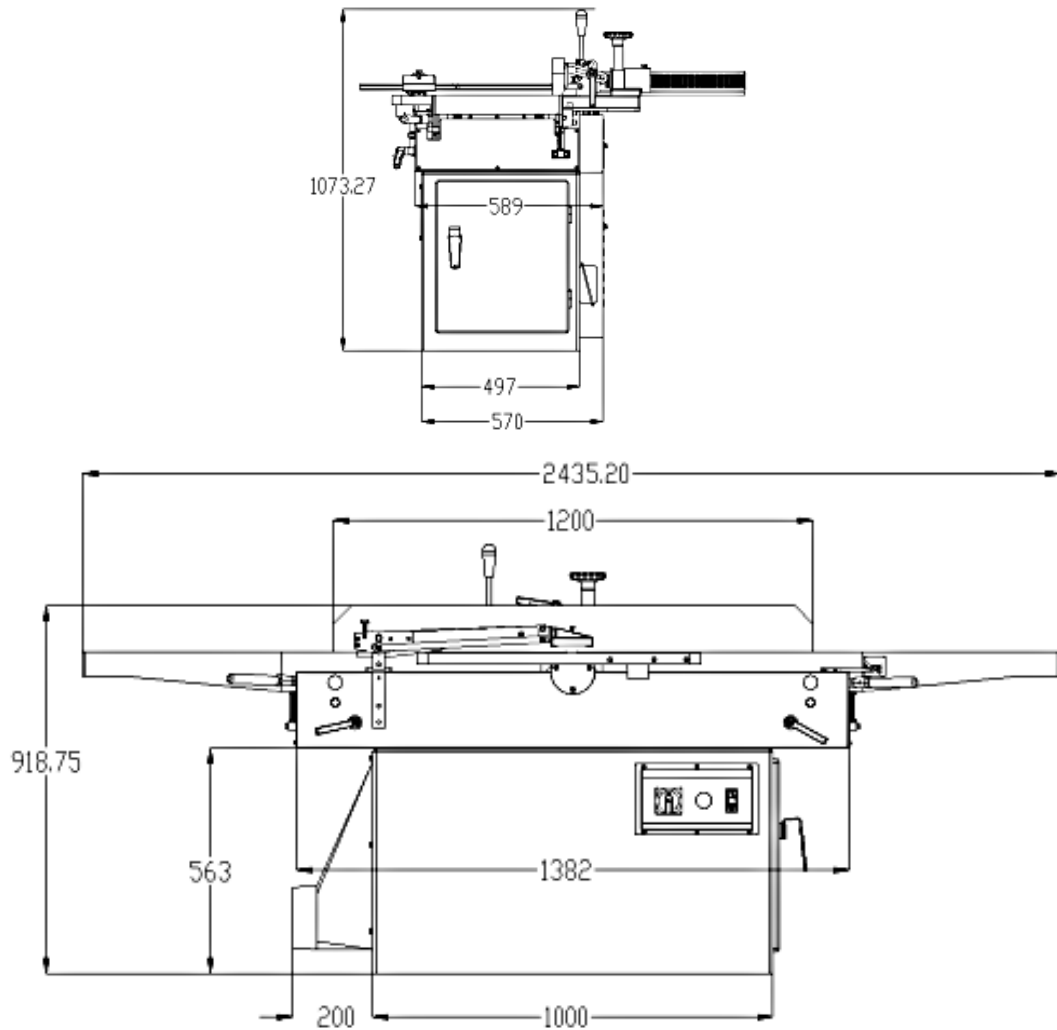

IRONWOOD

IRONWOOD JT400 Jointer

Units in mm

Gross Weight: 1,257 lbs.

Packed Dimensions: 1 pc, 102" x 30" x 45"

STILES | HC
A HOMAG COMPANY