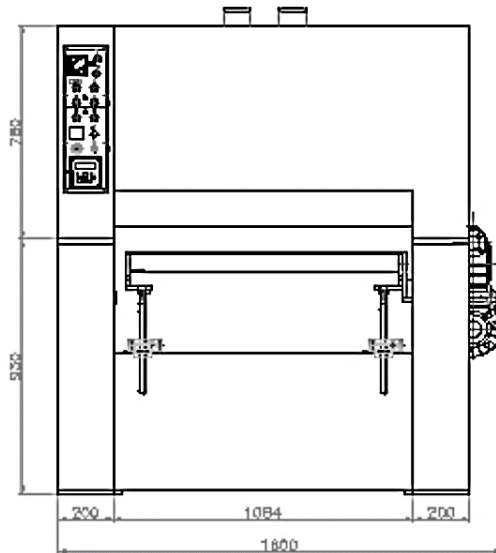

IRONWOOD

IRONWOOD S113K Sander

Units in mm

Gross Weight: 3,070 lbs.

Packed Dimensions: 1 pc, 69" x 72" x 81"

STILES | HC
A HOMAG COMPANY