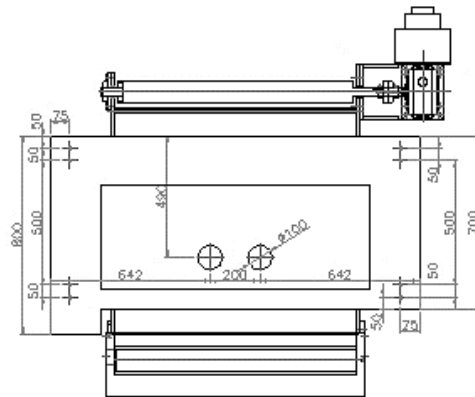

IRONWOOD

IRONWOOD S113K Sander

Units in mm

Gross Weight: 3,070 lbs.

Packed Dimensions: 1 pc, 69" x 72" x 81"

STILES | HC
A HOMAG COMPANY