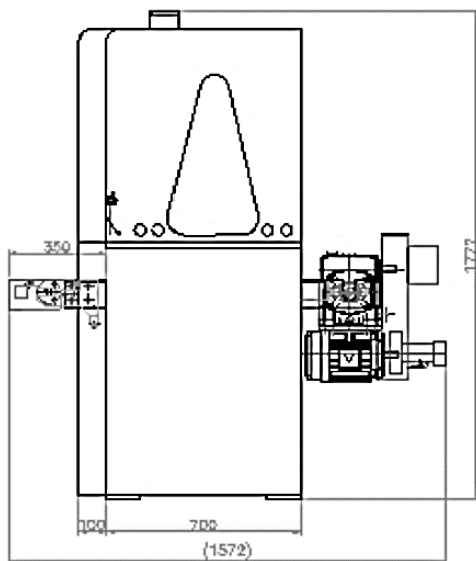

IRONWOOD

IRONWOOD S113K Sander

Units in mm

Gross Weight: 3,070 lbs.

Packed Dimensions: 1 pc, 69" x 72" x 81"

STILES | HC
A HOMAG COMPANY